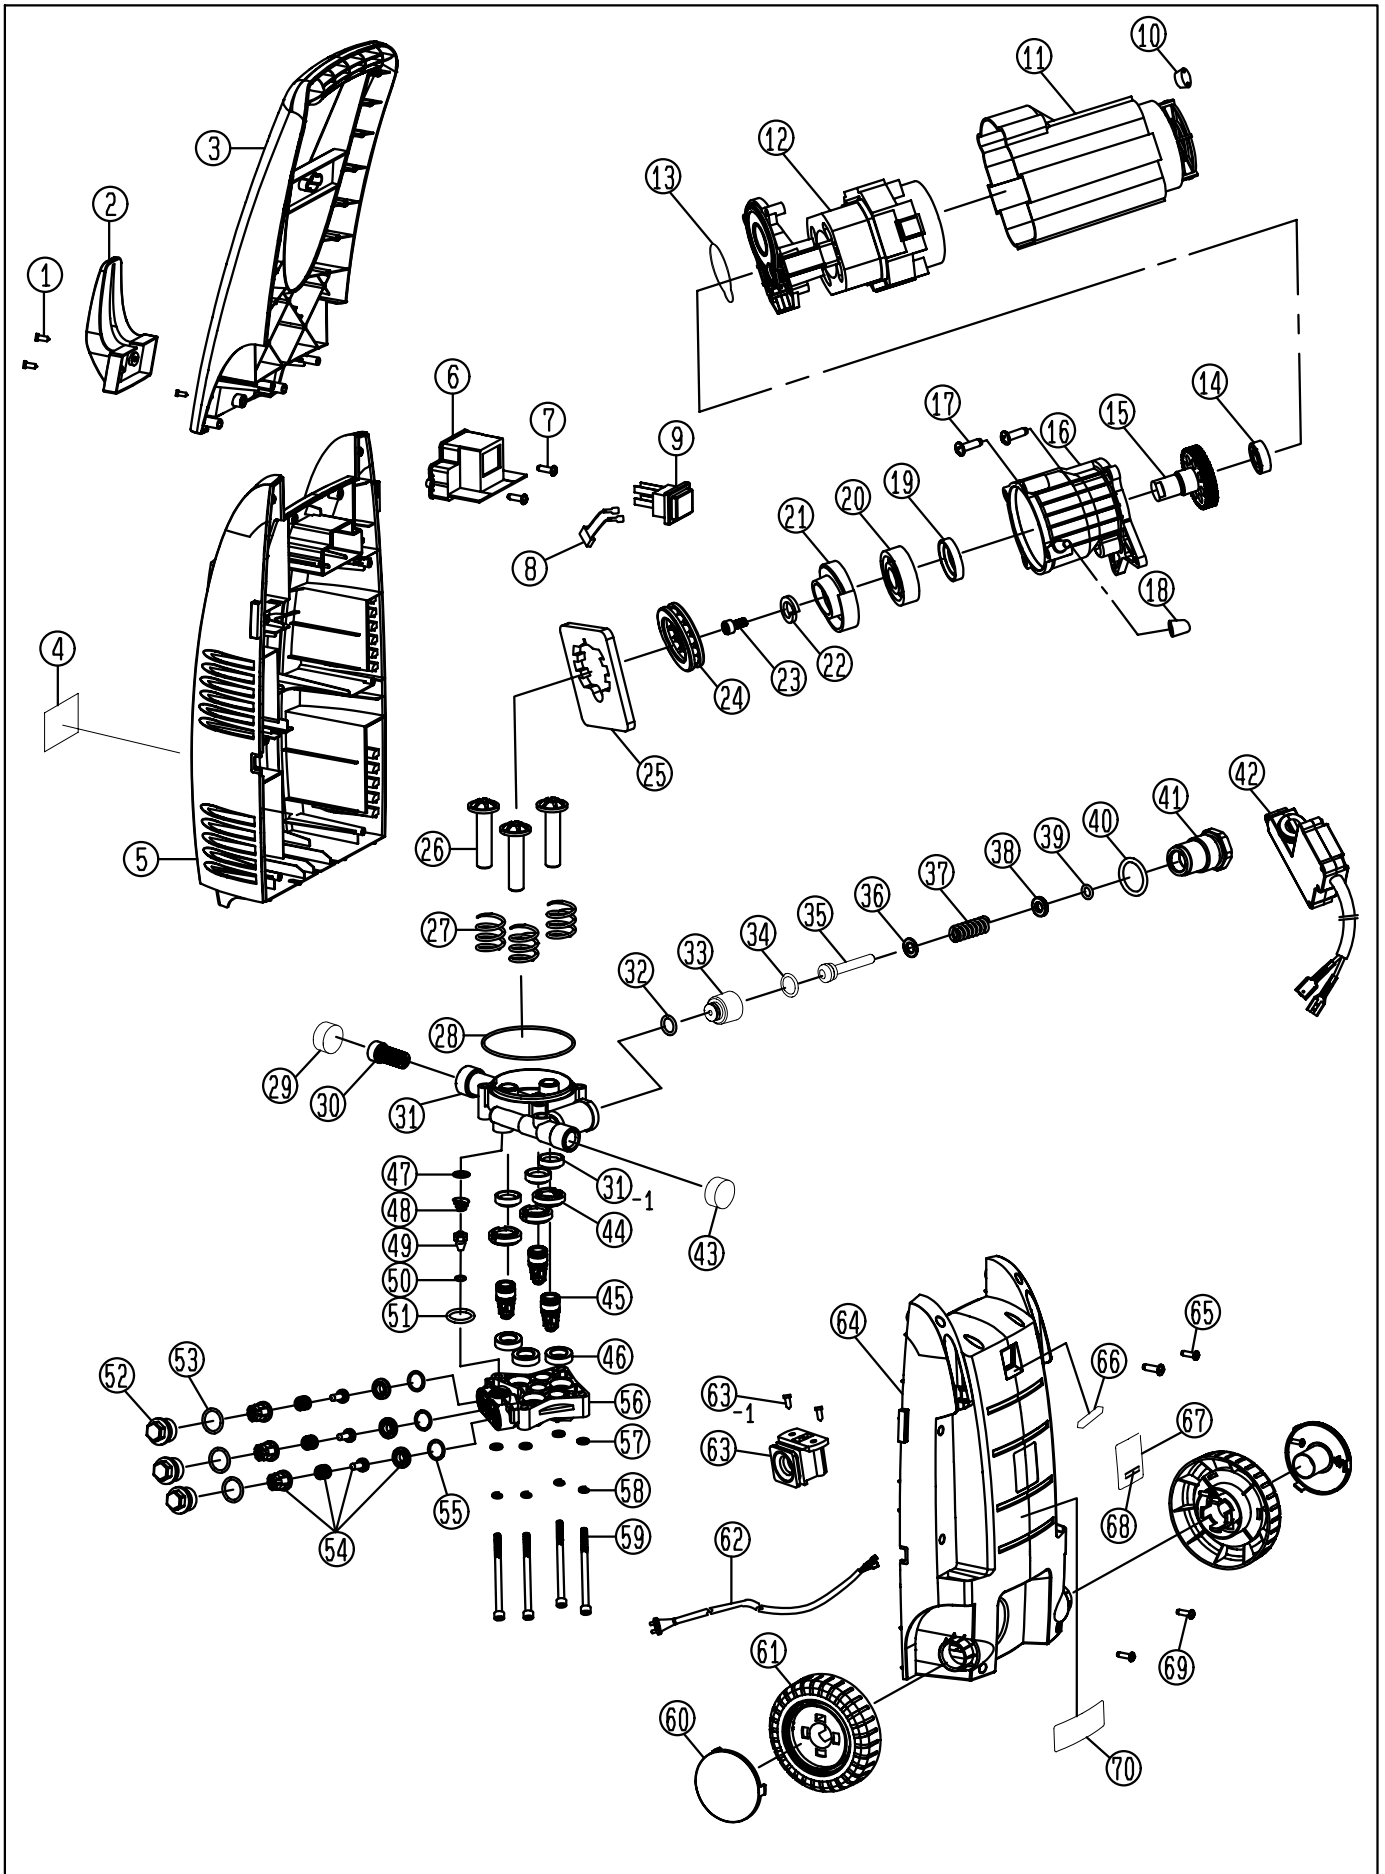

HIGH PRESSURE WASHER

AJP-1600

HIGH PRESSURE WASHER

AJP-1600